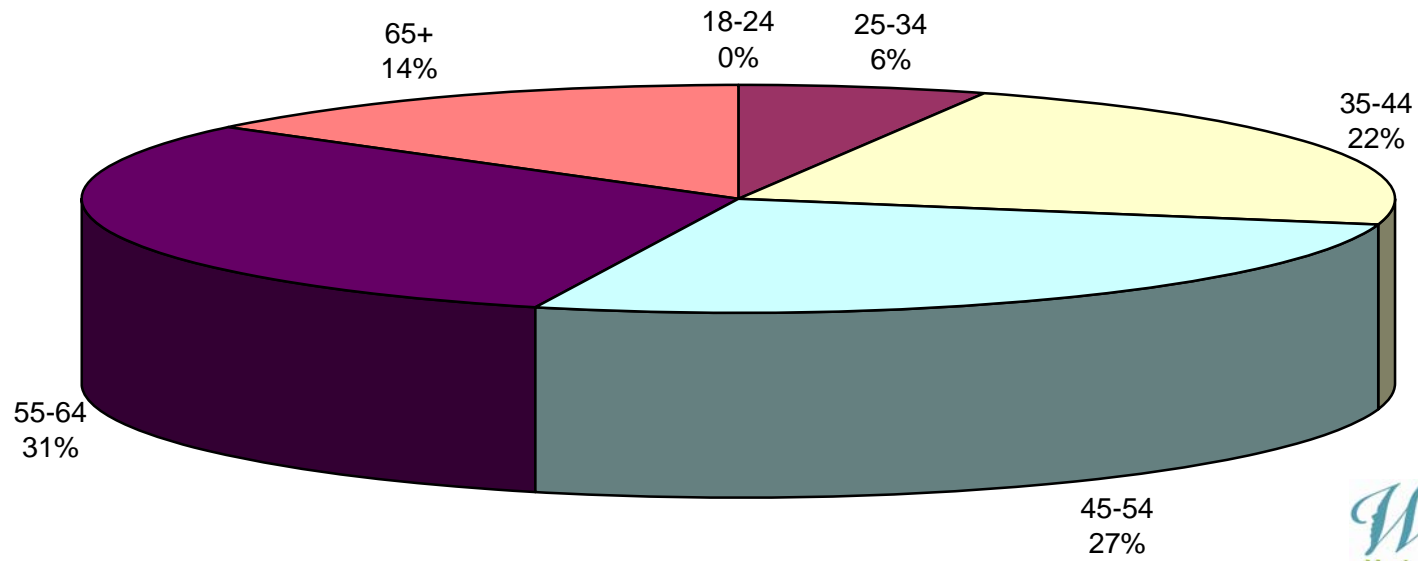

Women's Lifestyle January 09 Expo - Age of Attendees

■ 18-24 ■ 25-34 □ 35-44 □ 45-54 ■ 55-64 ■ 65+

Women's Lifestyle January 09 Expo Attendees Cities of Residence

■ Daytona Beach
 ■ DeBary
 ■ DeLand
 ■ De Leon Springs
 ■ Deltona
 ■ Orange City
 ■ Ormond Beach
 ■ Port Orange
 ■ Outside Volusia County

West Volusia 58%
 East Volusia 26%
 Outside Volusia County 16%