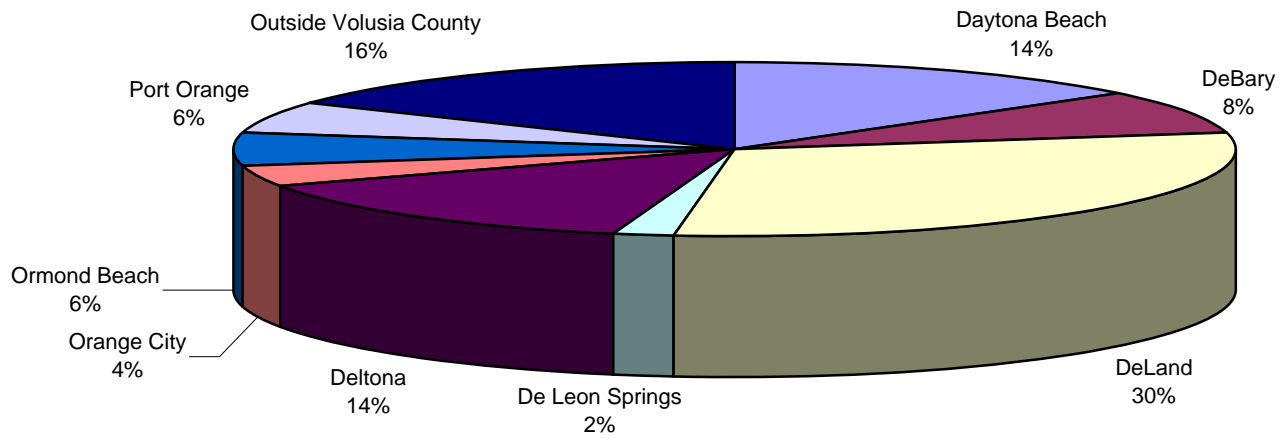

Women's Lifestyle January 09 Expo - Age of Attendees

■ 18-24 ■ 25-34 □ 35-44 □ 45-54 ■ 55-64 ■ 65+

Women's Lifestyle January 09 Expo Attendees Cities of Residence

■ Daytona Beach
 ■ DeBary
 ■ DeLand
 ■ De Leon Springs
 ■ Deltona
 ■ Orange City
 ■ Ormond Beach
 ■ Port Orange
 ■ Outside Volusia County

West Volusia 58%
 East Volusia 26%
 Outside Volusia County 16%